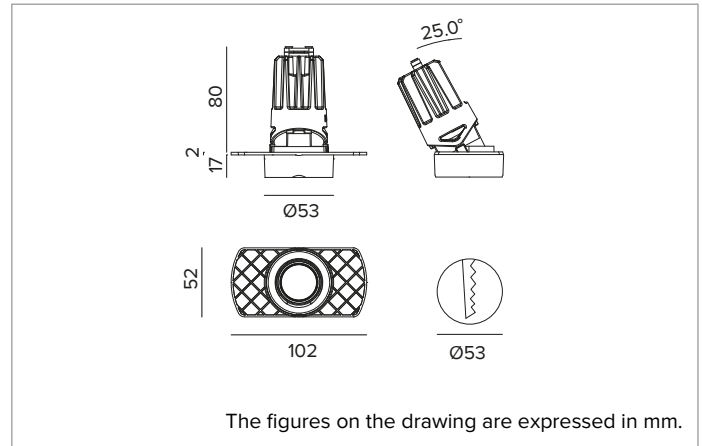

### Adjustable recessed LED projector in a trimless version

	3000K	H(m)	D(m)	E <sub>max</sub> (lx)		
	Ra90		23°			
	Fixture Power	11W	1	0.41	3571	
	Source Flux	909lm	2	0.81	893	
	Fixture Flux	702lm	3	1.22	397	
	Efficacy	64lm/W	4	1.63	223	
TS1334	I <sub>max</sub> =3929cd/klm	I <sub>max</sub>	3571cd	5	2.03	143